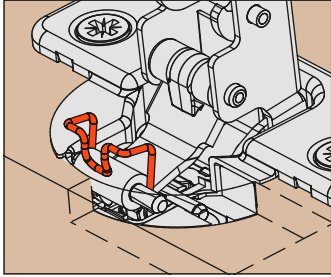

Angle reduction

BLUE = Stocked Items

S2A637XF

For all 200 and 700 Series hinges, it limits opening at about 86°.

S1E637XY

For all 100 and 700 Series hinges, it limits opening at about 86°.

S2BF37XY

For 155° hinges, it limits opening at 130°.

S2AF37X3

For 155° hinges, it limits opening at 135°.

S2BM37XG

For 155° hinges, it limits opening at 92°.

S2AM37XG

For 155° hinges, it limits opening at 120°.