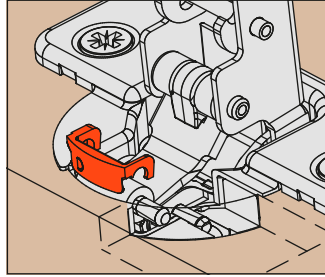

Angle reduction

BLUE = Stocked Items

S2A637XF

For all 200 and 700 Series hinges, it limits opening at about 86°.

S1E637XY

For all 100 and 700 Series hinges, it limits opening at about 86°.

S2BF37XY

For 155° hinges, it limits opening at 130°.

S2AF37X3

For 155° hinges, it limits opening at 135°.

S2BM37XG

For 155° hinges, it limits opening at 92°.

S2AM37XG

For 155° hinges, it limits opening at 120°.