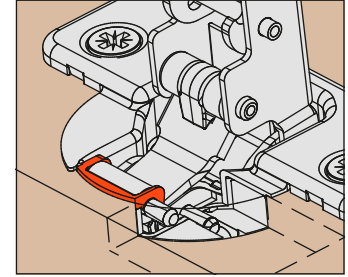

Angle reduction

BLUE = Stocked Items

S2A637XF

For all 200 and 700 Series hinges, it limits opening at about 86°.

S1E637XY

For all 100 and 700 Series hinges, it limits opening at about 86°.

S2BF37XY

For 155° hinges, it limits opening at 130°.

S2AF37X3

For 155° hinges, it limits opening at 135°.

S2BM37XG

For 155° hinges, it limits opening at 92°.

S2AM37XG

For 155° hinges, it limits opening at 120°.