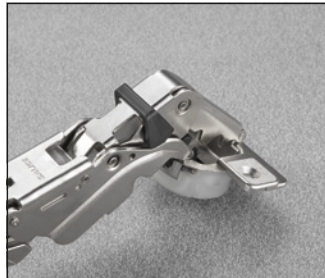

Angle reduction

BLUE = Stocked Items

S2A637XF

For all 200 and 700 Series hinges, it limits opening at about 86°.

S1E637XY

For all 100 and 700 Series hinges, it limits opening at about 86°.

S2BF37XY

For 155° hinges, it limits opening at 130°.

S2AF37X3

For 155° hinges, it limits opening at 135°.

S2BM37XG

For 155° hinges, it limits opening at 92°.

S2AM37XG

For 155° hinges, it limits opening at 120°.