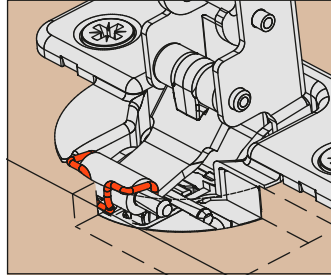

Angle reduction

BLUE = Stocked Items

S2A637XF

For all 200 and 700 Series hinges, it limits opening at about 86°.

S1E637XY

For all 100 and 700 Series hinges, it limits opening at about 86°.

S2BF37XY

For 155° hinges, it limits opening at 130°.

S2AF37X3

For 155° hinges, it limits opening at 135°.

S2BM37XG

For 155° hinges, it limits opening at 92°.

S2AM37XG

For 155° hinges, it limits opening at 120°.