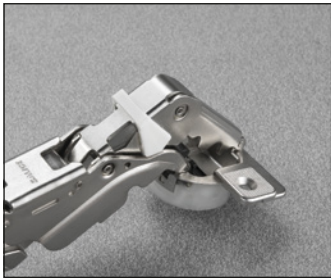

Angle reduction

BLUE = Stocked Items

S2A637XF

For all 200 and 700 Series hinges, it limits opening at about 86°.

S1E637XY

For all 100 and 700 Series hinges, it limits opening at about 86°.

S2BF37XY

For 155° hinges, it limits opening at 130°.

S2AF37X3

For 155° hinges, it limits opening at 135°.

S2BM37XG

For 155° hinges, it limits opening at 92°.

S2AM37XG

For 155° hinges, it limits opening at 120°.