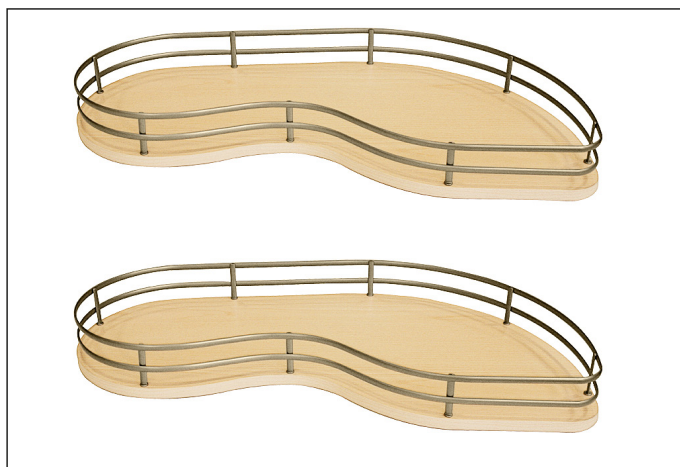

### Technical Information

**An innovative and unique space saving corner unit.**

The shelves can be pulled-out independently, trays are designed to increase storage surface, height adjustable shaft, easy to install. The mechanism is a patented system and can be easily fixed in on one side of the cabinet, non slip melamine surface, for frame and frameless cabinets, load capacity 44 lbs (20kg) per shelf, minimum door opening 85°, height of the shelf rail 70 mm (2-3/4" ).

**Shelf kit contents:** 2 pull-out pivoting shelves; metal plates for connection; assembly instruction.

**Mechanism kit contents:** mechanism with height adjustable shaft; brackets and extension pipe; assembly instruction.

### Technical information

The drawing shows right hand version

BLUE = Stocked Items

2 pull-out pivoting shelves with non slip bottom. Handed (L or R).

| Part#                        | Version | Min. opening | Depth    | Width    | Height |
|------------------------------|---------|--------------|----------|----------|--------|
| <a href="#">QFLY40DXG20M</a> | Right   | 13-5/8"      | 16-1/32" | 29"      | 3-3/8" |
| <a href="#">QFLY40SXG20M</a> | Left    | 13-5/8"      | 16-1/32" | 29"      | 3-3/8" |
| <a href="#">QFLY45DXG20M</a> | Right   | 16"          | 17-3/8"  | 32-3/16" | 3-3/8" |
| <a href="#">QFLY45SXG20M</a> | Left    | 16"          | 17-3/8"  | 32-3/16" | 3-3/8" |
| <a href="#">QFLY60DXG20M</a> | Right   | 21"          | 18-3/4"  | 38-7/16" | 3-3/8" |
| <a href="#">QFLY60SXG20M</a> | Left    | 21"          | 18-3/4"  | 38-7/16" | 3-3/8" |

Available in:

**VCH** - Champagne wire/  
American maple melamine bottom

**C** - Chrome wire/White melamine bottom

**MC** - Chrome wire/White woven cotton  
melamine bottom

Corner mechanism suitable for 13-5/8" - 16" - 21" minimum door opening. Height adjustable from 26" to 32". Non reversible. Extension kit included.