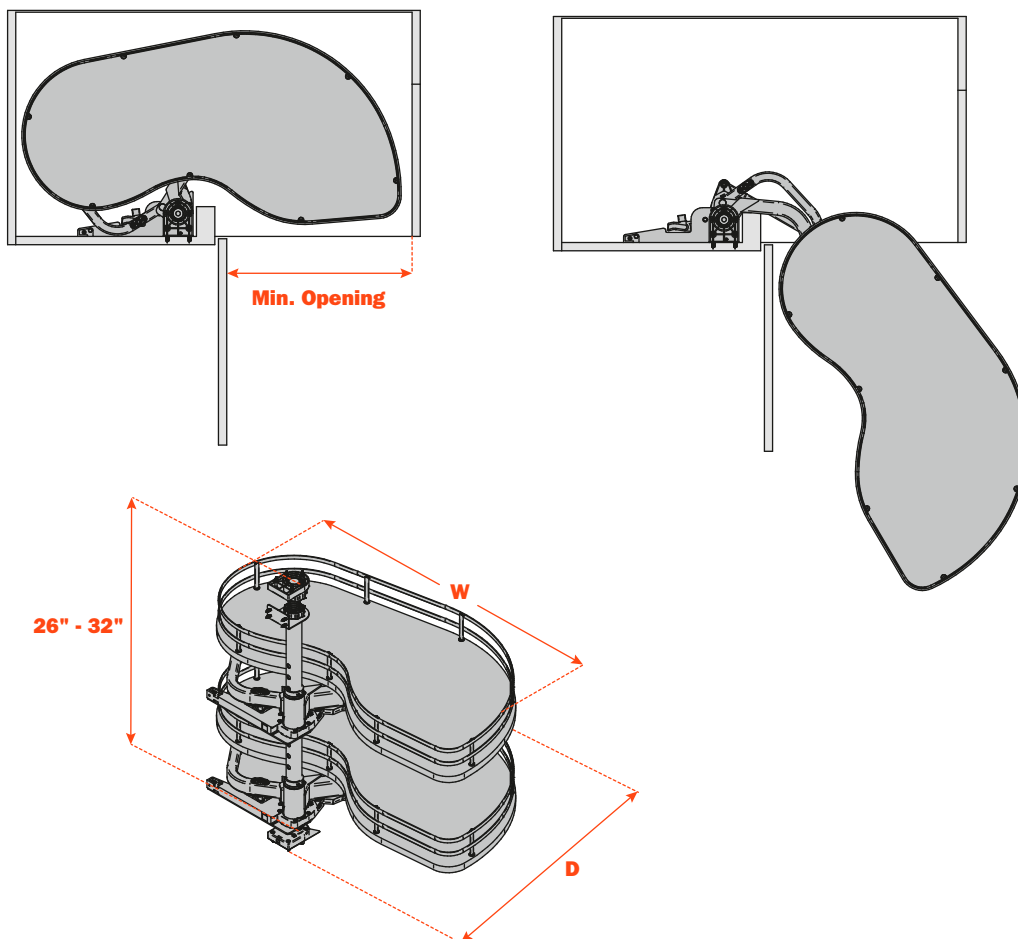

### Technical Information

**An innovative and unique space saving corner unit.**

The shelves can be pulled-out independently, trays are designed to increase storage surface, height adjustable shaft, easy to install. The mechanism is a patented system and can be easily fixed in on one side of the cabinet, non slip melamine surface, for frame and frameless cabinets, load capacity 44 lbs (20kg) per shelf, minimum door opening 85°, height of the shelf rail 70 mm (2-3/4" ).

**Shelf kit contents:** 2 pull-out pivoting shelves; metal plates for connection; assembly instruction.

**Mechanism kit contents:** mechanism with height adjustable shaft; brackets and extension pipe; assembly instruction.

### Technical information

The drawing shows right hand version

BLUE = Stocked Items

2 pull-out pivoting shelves with non slip bottom. Handed (L or R).

| Part#                        | Version | Min. opening | Depth    | Width    | Height |
|------------------------------|---------|--------------|----------|----------|--------|
| <a href="#">QFLY40DXG20M</a> | Right   | 13-5/8"      | 16-1/32" | 29"      | 3-3/8" |
| <a href="#">QFLY40SXG20M</a> | Left    | 13-5/8"      | 16-1/32" | 29"      | 3-3/8" |
| <a href="#">QFLY45DXG20M</a> | Right   | 16"          | 17-3/8"  | 32-3/16" | 3-3/8" |
| <a href="#">QFLY45SXG20M</a> | Left    | 16"          | 17-3/8"  | 32-3/16" | 3-3/8" |
| <a href="#">QFLY60DXG20M</a> | Right   | 21"          | 18-3/4"  | 38-7/16" | 3-3/8" |
| <a href="#">QFLY60SXG20M</a> | Left    | 21"          | 18-3/4"  | 38-7/16" | 3-3/8" |

Available in:

**VCH** - Champagne wire/  
American maple melamine bottom

**C** - Chrome wire/White melamine bottom

**MC** - Chrome wire/White woven cotton  
melamine bottom

Corner mechanism suitable for 13-5/8" - 16" - 21" minimum door opening. Height adjustable from 26" to 32". Non reversible. Extension kit included.