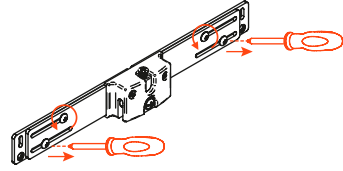

Technical Information

Product features:

- Bottom mount or side mount.
- Full extension (500 mm).
- Soft close.
- Easy installation with only 4 screws.
- The adjustable door mount bracket allows to be used on various door widths; particularly 5-pieces doors.

Waste Bins:

- Recyclable, non toxic material.
- Resistant to low & high temperatures.
- Non deformable.
- Integrated handles for easy removal.

Door-mount bracket

Features:

The adjustable door mount bracket allows to be used on various door widths; particularly 5-pieces doors. Patented system; 3 way adjustability for alignment of the cabinet door: height (+/-2mm), Side (+/-3mm) and depth (+/-4mm), easy installation with only two screws; suitable for standard style doors and five piece doors as well. Use a #2 pozi driver to adjust.

Adjustable for various door widths:

Mod.	Part #	X	Y
QPAM12135CR	QCK1215VG	10-7/8"	13-7/8"
QPAM15228CR	QCK1518VG	13-7/8"	16-7/8"
QPAM18228CR	QCK1821VG	16-7/8"	19-7/8"
QPAM21235CR	QCK2124VG	19-27/32"	22-27/32"

Technical information

Waste recycle pullouts

BLUE = Stocked Items

12" Base pull-out waste bins. The adjustable door mount bracket allows to be used on various door widths; particularly 5-pieces doors. Soft close, wire bottom, full extension (500mm). Handle and door brackets included. One 35 Qt. plastic bin. The waste bins are equipped with handles to easily keep your trash bag inside and lift cans up. Bottom mount.