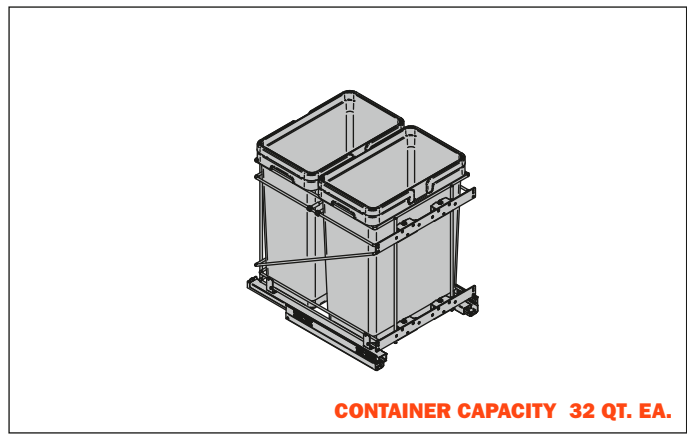

Technical Information

Product features:

- Bottom mount or side mount.
- Full extension (500 mm).
- Soft close.
- Easy installation with only 4 screws.
- The adjustable door mount bracket allows to be used on various door widths; particularly 5-pieces doors.

Technical information

Waste recycle pullouts

BLUE = Stocked Items

12" Base pull-out waste bins. The adjustable door mount bracket allows to be used on various door widths; particularly 5-pieces doors. Soft close, wire bottom, full extension (500mm). Handle and door brackets included. One 35 Qt. plastic bin. The waste bins are equipped with handles to easily keep your trash bag inside and lift cans up. Bottom mount.

Part#	Depth	Width	Height
QPAM12135CR	19-5/8"	12"	19-1/2"

15" Base pull-out waste bins. The adjustable door mount bracket allows to be used on various door widths; particularly 5-pieces doors. Soft close, wire bottom, full extension (500mm). Handle and door brackets included. Two 32 Qt. plastic bins. The waste bins are equipped with handles to easily keep your trash bag inside and lift cans up. Bottom mount.