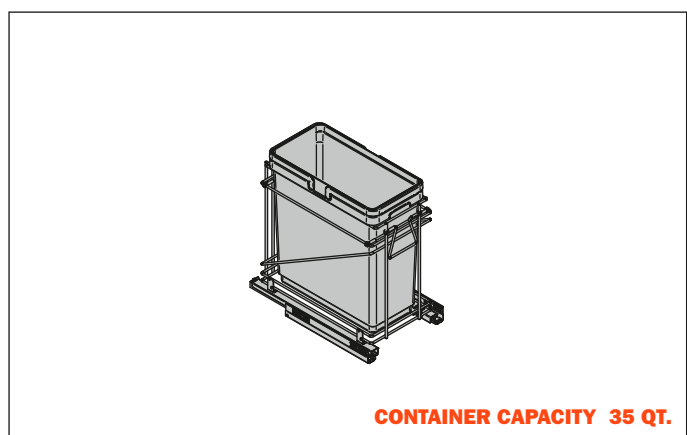

Technical Information

Product features:

- Bottom mount or side mount.
- Full extension (500 mm).
- Soft close.
- Easy installation with only 4 screws.
- The adjustable door mount bracket allows to be used on various door widths; particularly 5-pieces doors.

Waste Bins:

- Recyclable, non toxic material.
- Resistant to low & high temperatures.
- Non deformable.
- Integrated handles for easy removal.

Door-mount bracket

Features:

The adjustable door mount bracket allows to be used on various door widths; particularly 5-pieces doors. Patented system; 3 way adjustability for alignment of the cabinet door: height (+/-2mm), Side (+/-3mm) and depth (+/-4mm), easy installation with only two screws; suitable for standard style doors and five piece doors as well. Use a #2 pozi driver to adjust.

Technical information

Waste recycle pullouts

BLUE = Stocked Items

12" Base pull-out waste bins. The adjustable door mount bracket allows to be used on various door widths; particularly 5-pieces doors. Soft close, wire bottom, full extension (500mm). Handle and door brackets included. One 35 Qt. plastic bin. The waste bins are equipped with handles to easily keep your trash bag inside and lift cans up. Bottom mount.

Part#	Depth	Width	Height
QPAM12135CR	19-5/8"	12"	19-1/2"

15" Base pull-out waste bins. The adjustable door mount bracket allows to be used on various door widths; particularly 5-pieces doors. Soft close, wire bottom, full extension (500mm). Handle and door brackets included. Two 32 Qt. plastic bins. The waste bins are equipped with handles to easily keep your trash bag inside and lift cans up. Bottom mount.