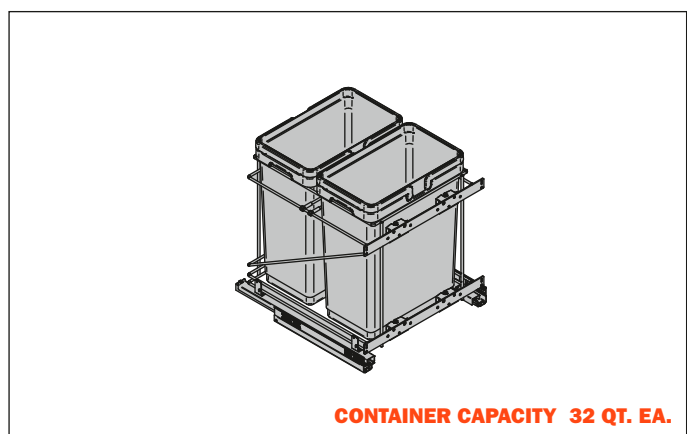

18" Base pull-out waste bins. The adjustable door mount bracket allows to be used on various door widths; particularly 5-pieces doors. Soft close, wire bottom, full extension (500mm). Handle and door brackets included. Two 32 Qt. plastic bins. The waste bins are equipped with handles to easily keep your trash bag inside and lift cans up. Bottom mount.

Part#	Depth	Width	Height
QPAM18228CR	19-5/8"	18"	19-1/2"