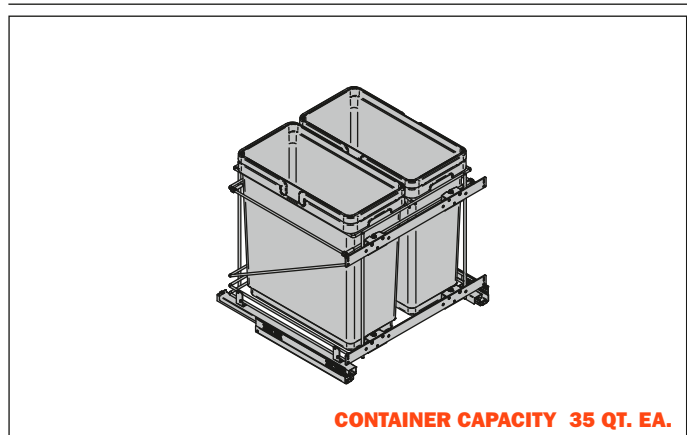

21" Base pull-out waste bins. The adjustable door mount bracket allows to be used on various door widths; particularly 5-pieces doors. Soft close, wire bottom, full extension (500mm). Handle and door brackets included. Two 35 Qt. plastic bins. The waste bins are equipped with handles to easily keep your trash bag inside and lift cans up. Bottom mount.

Part#	Depth	Width	Height
QPAM21235CR	19-5/8"	21"	19-1/2"