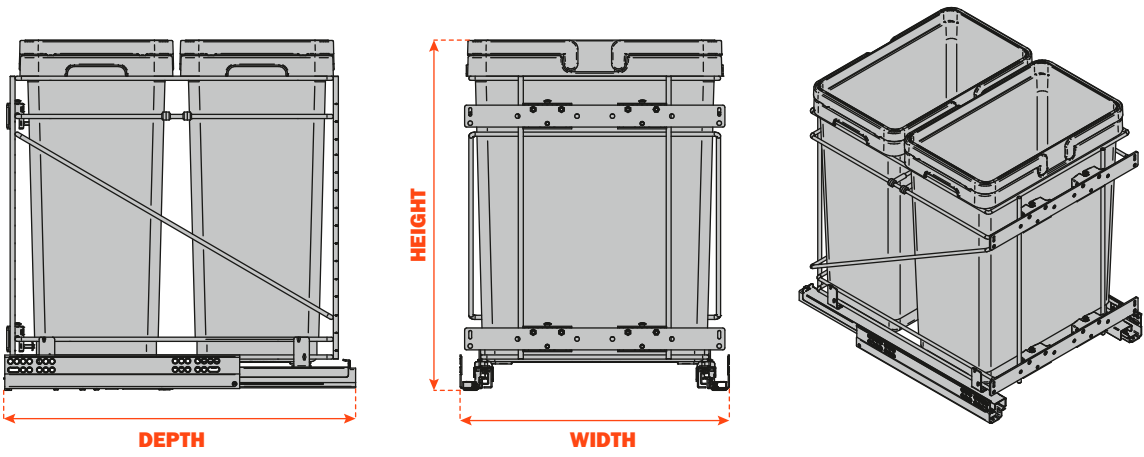

Technical Information

Product features:

- Bottom mount or side mount.
- Full extension (500 mm).
- Soft close.
- Easy installation with only 4 screws.
- The adjustable door mount bracket allows to be used on various door widths; particularly 5-pieces doors.

Waste Bins:

- Recyclable, non toxic material.
- Resistant to low & high temperatures.
- Non deformable.
- Integrated handles for easy removal.

Door-mount bracket

Features:

The adjustable door mount bracket allows to be used on various door widths; particularly 5-pieces doors. Patented system; 3 way adjustability for alignment of the cabinet door: height (+/-2mm), Side (+/-3mm) and depth (+/-4mm), easy installation with only two screws; suitable for standard style doors and five piece doors as well. Use a #2 pozi driver to adjust.

Technical information

Waste recycle pullouts

BLUE = Stocked Items

12" Base pull-out waste bins. The adjustable door mount bracket allows to be used on various door widths; particularly 5-pieces doors. Soft close, wire bottom, full extension (500mm). Handle and door brackets included. One 35 Qt. plastic bin. The waste bins are equipped with handles to easily keep your trash bag inside and lift cans up. Bottom mount.

Part#	Depth	Width	Height
QPAM12135CR	19-5/8"	12"	19-1/2"

15" Base pull-out waste bins. The adjustable door mount bracket allows to be used on various door widths; particularly 5-pieces doors. Soft close, wire bottom, full extension (500mm). Handle and door brackets included. Two 32 Qt. plastic bins. The waste bins are equipped with handles to easily keep your trash bag inside and lift cans up. Bottom mount.