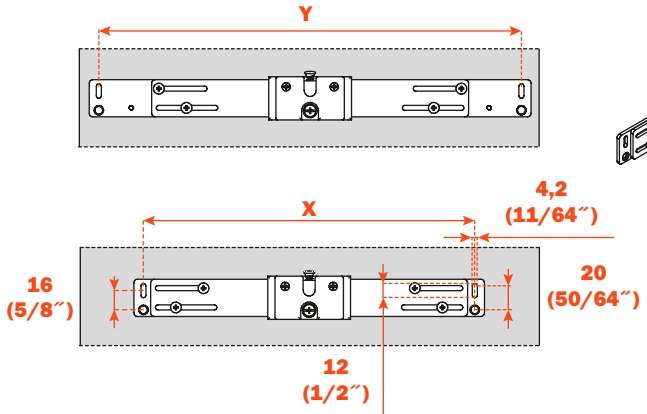

Adjustable for various door widths: