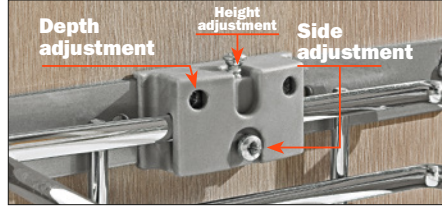

Technical Information

Product features:

- Bottom mount or side mount.
- Full extension (500 mm).
- Soft close.
- Easy installation with only 4 screws.
- The adjustable door mount bracket allows to be used on various door widths; particularly 5-pieces doors.

Waste Bins:

- Recyclable, non toxic material.
- Resistant to low & high temperatures.
- Non deformable.
- Integrated handles for easy removal.

Door-mount bracket

Features:

The adjustable door mount bracket allows to be used on various door widths; particularly 5-pieces doors. Patented system; 3 way adjustability for alignment of the cabinet door: height (+/-2mm), Side (+/-3mm) and depth (+/-4mm), easy installation with only two screws; suitable for standard style doors and five piece doors as well. Use a #2 pozi driver to adjust.

Technical information

Waste recycle pullouts

BLUE = Stocked Items

12" Base pull-out waste bins. The adjustable door mount bracket allows to be used on various door widths; particularly 5-pieces doors. Soft close, wire bottom, full extension (500mm). Handle and door brackets included. One 35 Qt. plastic bin. The waste bins are equipped with handles to easily keep your trash bag inside and lift cans up. Bottom mount.

Part#	Depth	Width	Height
QPAM12135CR	19-5/8"	12"	19-1/2"

15" Base pull-out waste bins. The adjustable door mount bracket allows to be used on various door widths; particularly 5-pieces doors. Soft close, wire bottom, full extension (500mm). Handle and door brackets included. Two 32 Qt. plastic bins. The waste bins are equipped with handles to easily keep your trash bag inside and lift cans up. Bottom mount.