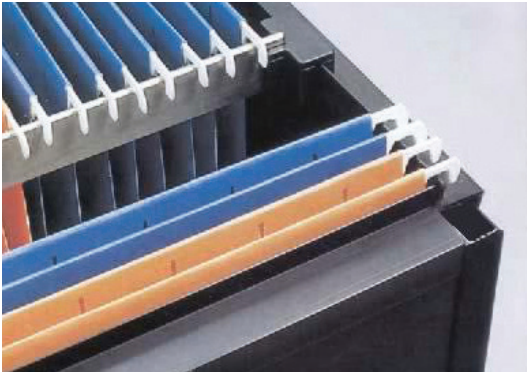

BELOW THE DESK STORAGE

Organization products designed to create smarter work environments

HANGING FILE RAIL

The Hanging File Rail is a simple H extrusion that fits securely on wood drawers and is easy to cut to desired lengths. Pendeflex files hang over the top to create a simple, yet highly effective drawer organization system.

The Hanging File Rail is available in three sizes and two color options.

BLUE = Stocked Items

DESCRIPTION	SIZE	PARTS / CARTON	PART NO.	COLOR
FILE RAIL, 2.5M	1/2"	100	CPF-32500	BLACK
		100	CPF-312501	WHITE
	5/8"	100	CPF-580FR	BLACK
		100	CPF-581FR	WHITE
	3/4"	100	CPF-32750	BLACK
		100	CPF-32750W	WHITE

FILE RAIL CLIP

The File Rail Clip converts file drawers to accommodate letter size and legal size folders and is compatible with standard aluminum and steel bar stock. The File Rail Clip always stays in place and is easy to install.

Custom colors are available upon request.

DESCRIPTION	PARTS / CARTON	PART NO.	COLOR
FILE RAIL CLIP	3000	CPF-9000	BLACK
	1000	CPF-900K	BLACK