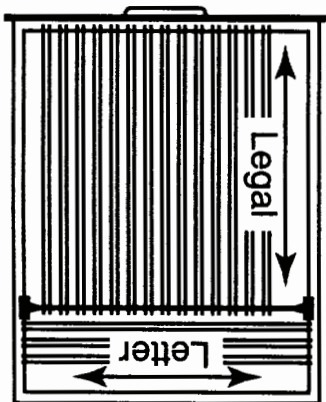

BELOW THE DESK STORAGE

Organization products designed to create smarter work environments

HANGING FILE RAIL

The Hanging File Rail is a simple H extrusion that fits securely on wood drawers and is easy to cut to desired lengths. Pendeflex files hang over the top to create a simple, yet highly effective drawer organization system.

The Hanging File Rail is available in three sizes and two color options.

BLUE = Stocked Items

DESCRIPTION	SIZE	PARTS / CARTON	PART NO.	COLOR
FILE RAIL, 2.5M	1/2"	100	CPF-32500	BLACK
		100	CPF-312501	WHITE
	5/8"	100	CPF-580FR	BLACK
		100	CPF-581FR	WHITE
	3/4"	100	CPF-32750	BLACK
		100	CPF-32750W	WHITE

FILE RAIL CLIP

The File Rail Clip converts file drawers to accommodate letter size and legal size folders and is compatible with standard aluminum and steel bar stock. The File Rail Clip always stays in place and is easy to install.