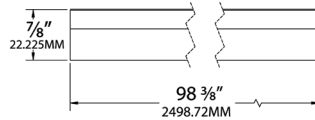

BELOW THE DESK STORAGE

Organization products designed to create smarter work environments

HANGING FILE RAIL

The Hanging File Rail is a simple H extrusion that fits securely on wood drawers and is easy to cut to desired lengths. Pendeflex files hang over the top to create a simple, yet highly effective drawer organization system.

The Hanging File Rail is available in three sizes and two color options.

BLUE = Stocked Items

DESCRIPTION	SIZE	PARTS / CARTON	PART NO.	COLOR
FILE RAIL, 2.5M	1/2"	100	CPF-32500	BLACK
		100	CPF-312501	WHITE
	5/8"	100	CPF-580FR	BLACK
		100	CPF-581FR	WHITE
	3/4"	100	CPF-32750	BLACK
		100	CPF-32750W	WHITE

FILE RAIL CLIP

The File Rail Clip converts file drawers to accommodate letter size and legal size folders and is compatible with standard aluminum and steel bar stock. The File Rail Clip always stays in place and is easy to install.