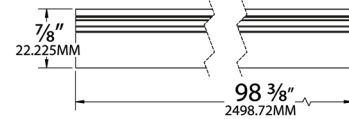

BELOW THE DESK STORAGE

Organization products designed to create smarter work environments

HANGING FILE RAIL

The Hanging File Rail is a simple H extrusion that fits securely on wood drawers and is easy to cut to desired lengths. Pendeflex files hang over the top to create a simple, yet highly effective drawer organization system.

The Hanging File Rail is available in three sizes and two color options.

BLUE = Stocked Items

DESCRIPTION	SIZE	PARTS / CARTON	PART NO.	COLOR
FILE RAIL, 2.5M	1/2"	100	CPF-32500	BLACK
		100	CPF-312501	WHITE
	5/8"	100	CPF-580FR	BLACK
		100	CPF-581FR	WHITE
	3/4"	100	CPF-32750	BLACK
		100	CPF-32750W	WHITE