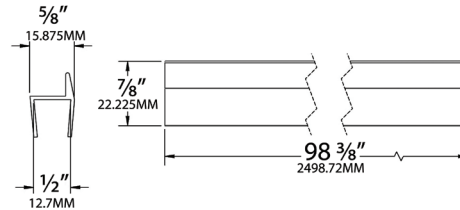

BELOW THE DESK STORAGE

Organization products designed to create smarter work environments

HANGING FILE RAIL

The Hanging File Rail is a simple H extrusion that fits securely on wood drawers and is easy to cut to desired lengths. Pendeflex files hang over the top to create a simple, yet highly effective drawer organization system.

The Hanging File Rail is available in three sizes and two color options.

BLUE = Stocked Items

DESCRIPTION	SIZE	PARTS / CARTON	PART NO.	COLOR
FILE RAIL, 2.5M	1/2"	100	CPF-32500	BLACK
		100	CPF-312501	WHITE
	5/8"	100	CPF-580FR	BLACK
		100	CPF-581FR	WHITE
	3/4"	100	CPF-32750	BLACK
		100	CPF-32750W	WHITE

FILE RAIL CLIP

The File Rail Clip converts file drawers to accommodate letter size and legal size folders and is compatible with standard aluminum and steel bar stock. The File Rail Clip always stays in place and is easy to install.